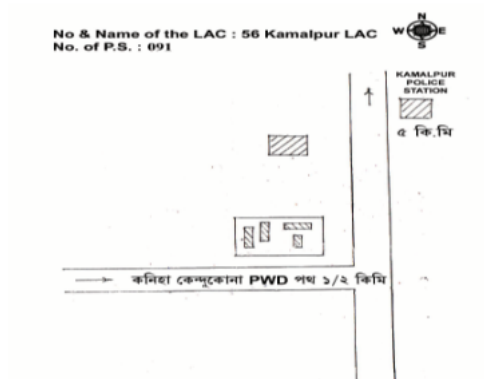

Nazri Naksha

Google Map View