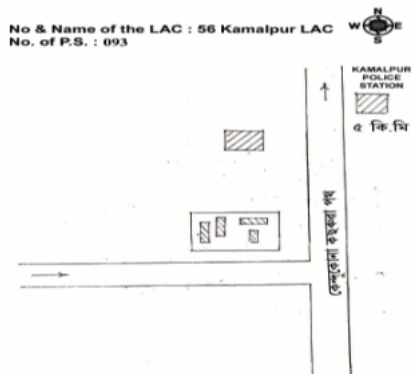

Nazri Naksha

Google Map View