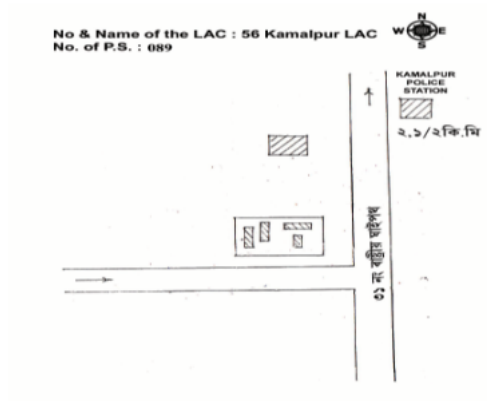

Nazri Naksha

Google Map View