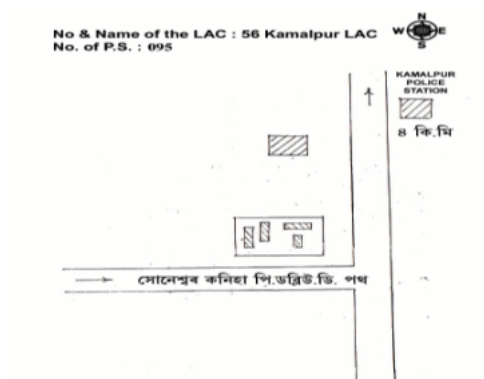

Nazri Naksha

Google Map View