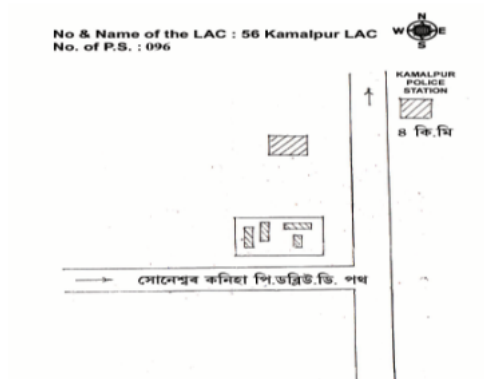

Nazri Naksha

Google Map View