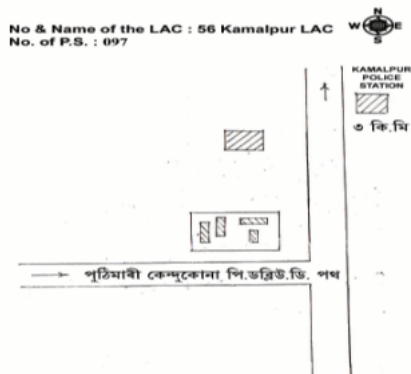

Nazri Naksha

Google Map View