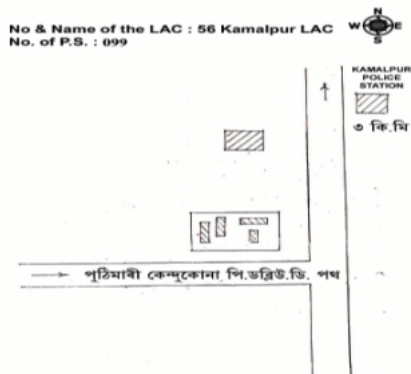

Nazri Naksha

Google Map View