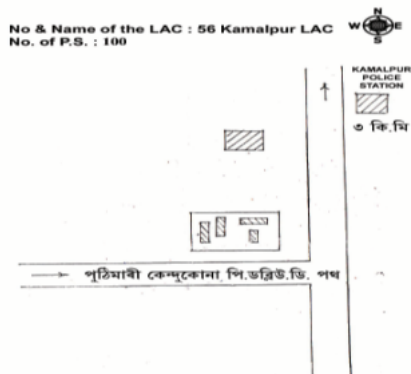

Nazri Naksha

Google Map View