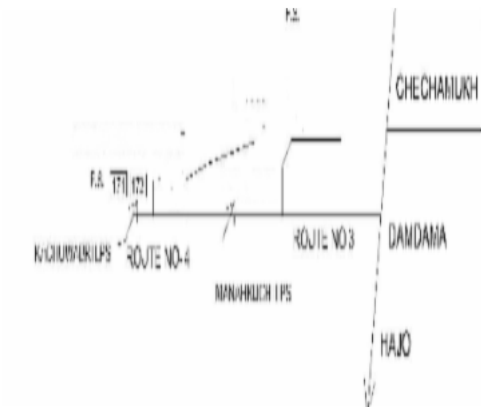

Polling Station Building Front View

Nazri Naksha