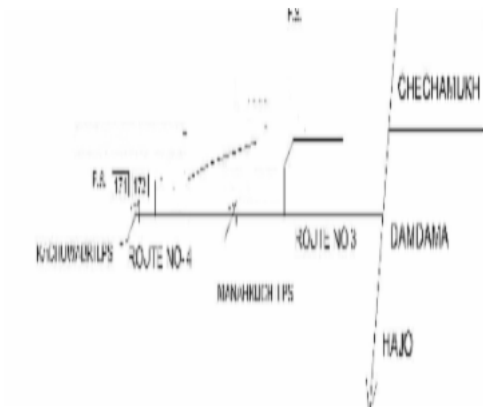

Nazri Naksha

Google Map View