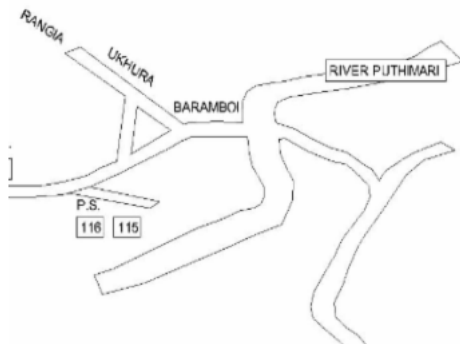

Nazri Naksha

Google Map View