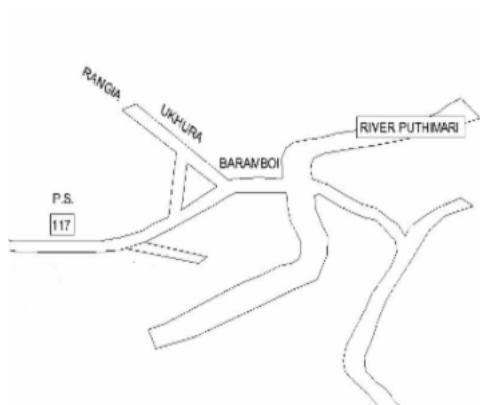

Nazri Naksha

Google Map View