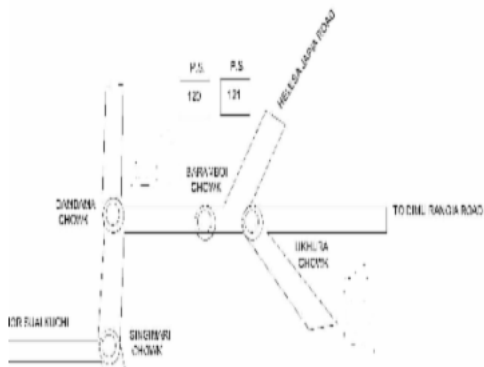

Nazri Naksha

Google Map View