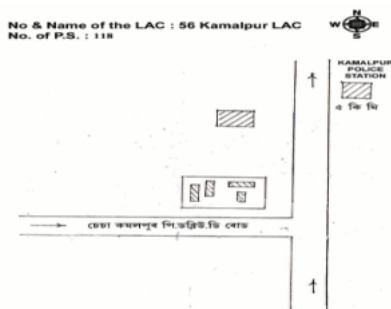

Nazri Naksha

Google Map View