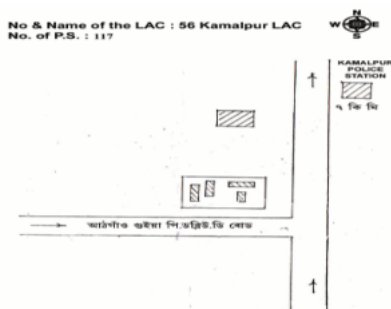

Nazri Naksha

Google Map View