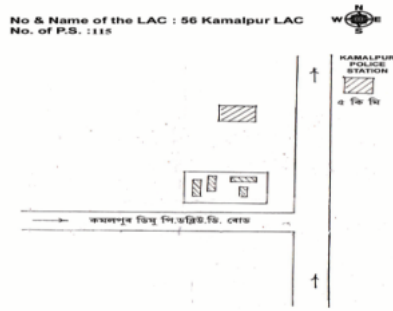

Nazri Naksha

Google Map View