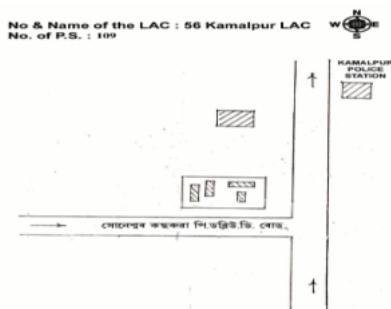

Nazri Naksha

Google Map View