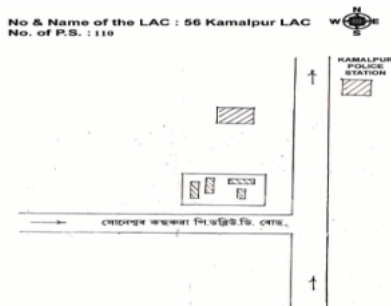

Nazri Naksha

Google Map View