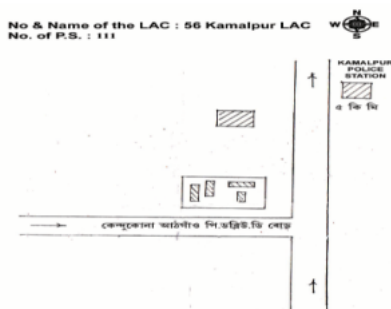

Nazri Naksha

Google Map View