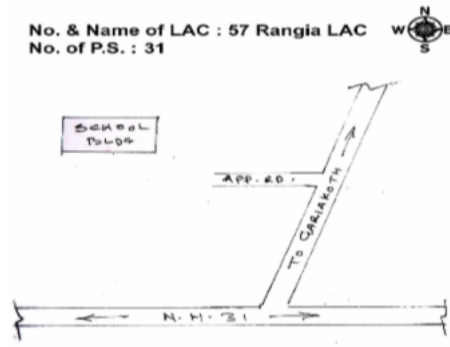

Nazri Naksha

Google Map View