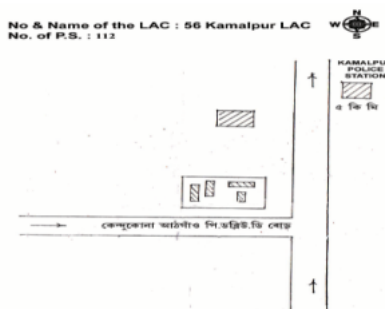

Nazri Naksha

Google Map View