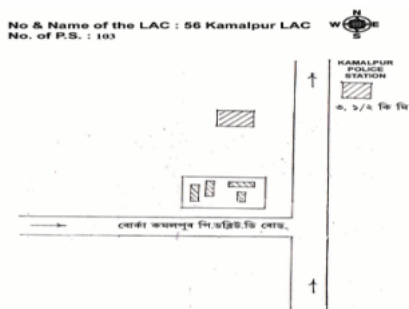

Nazri Naksha

Google Map View