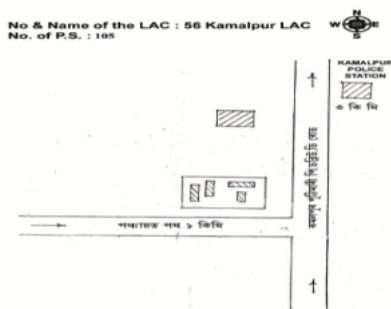

Nazri Naksha

Google Map View