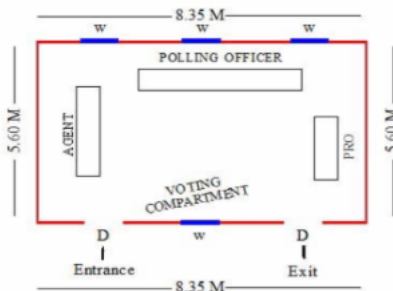

Cad View

Key MAP View

No. & Name of LAC : 56 Kamalpur LAC
No. of P.S. : 160