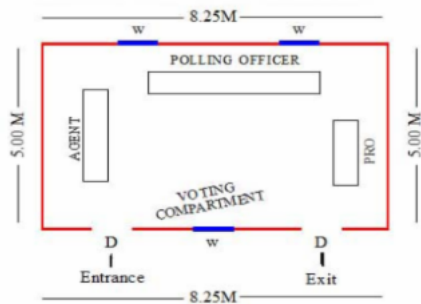

Cad View

Key MAP View

No. & Name of LAC : 56 Kamalpur LAC
No. of P.S. : 161