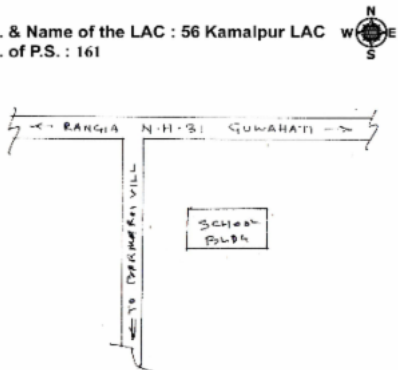

Nazri Naksha

Google Map View

No. & Name of the LAC : 56 Kamalpur LAC
No. of P.S. : 161