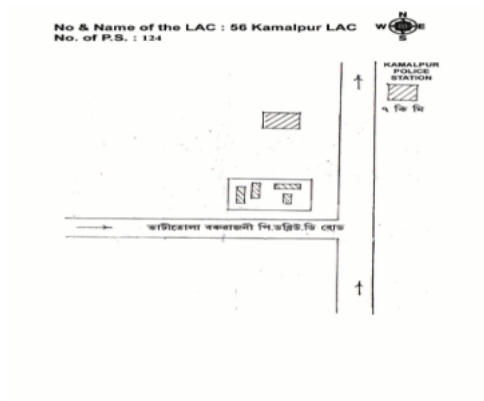

Nazri Naksha

Google Map View