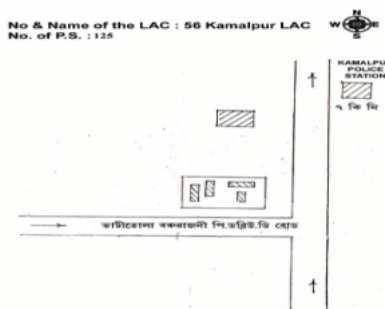

Nazri Naksha

Google Map View