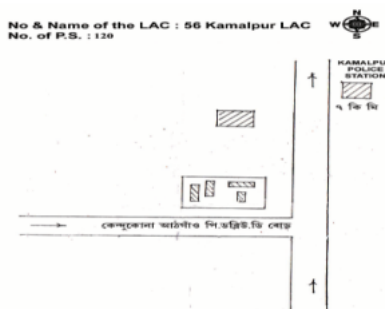

Nazri Naksha

Google Map View