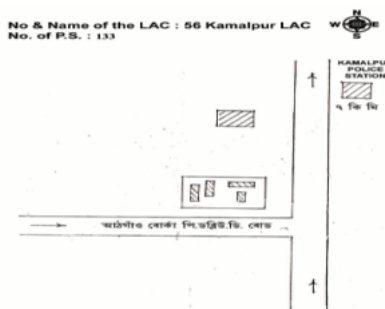

Nazri Naksha

Google Map View