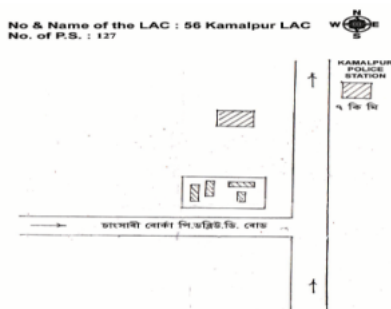

Nazri Naksha

Google Map View