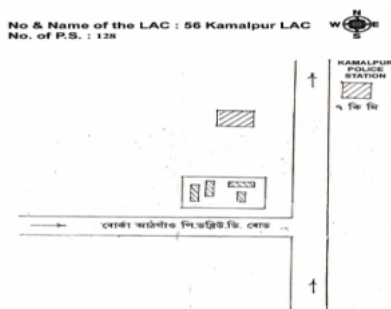

Nazri Naksha

Google Map View