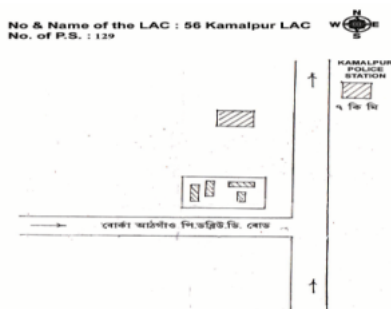

Nazri Naksha

Google Map View