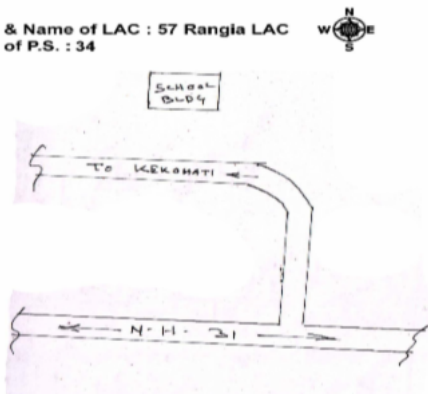

Nazri Naksha

Google Map View

No. & Name of LAC : 57 Rangia LAC
No. of P.S. : 34