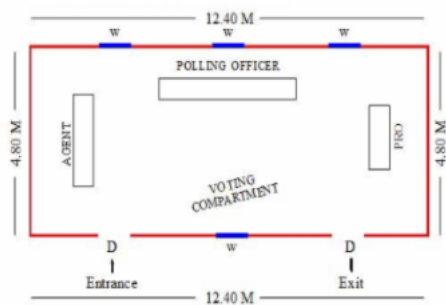

Cad View

Key MAP View

No. & Name of LAC : 57 Rangia LAC
No. of P.S. : 34