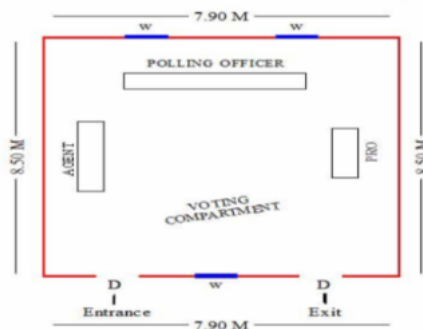

Cad View

Key MAP View

No. & Name of LAC : 57 Rangia LAC
No. of P.S. : 44