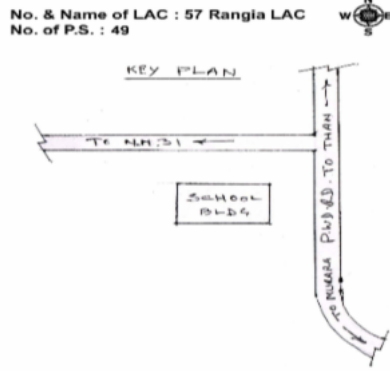

Nazri Naksha

Google Map View