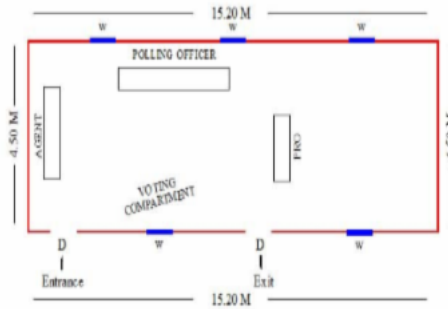

Cad View

Key MAP View

No. & Name of LAC : 57 Rangia LAC
No. of P.S. : 52