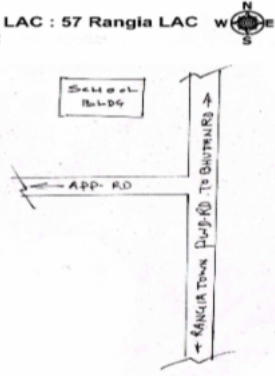

Nazri Naksha

Google Map View

No. & Name of LAC : 57 Rangia LAC
No. of P.S. : 52