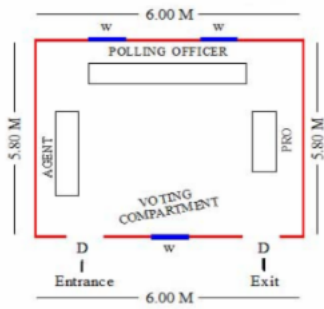

Cad View

Key MAP View

No. & Name of LAC : 57 Rangia LAC
No. of P.S. : 56