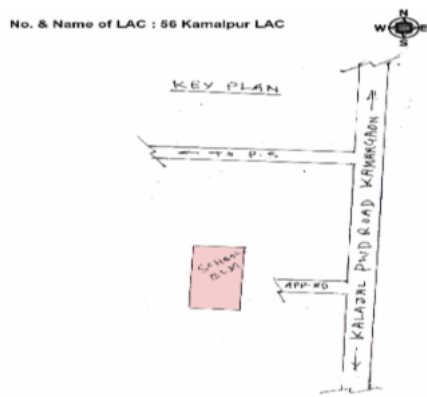

Nazri Naksha

Google Map View