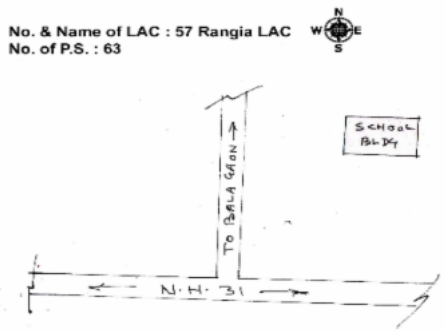

Nazri Naksha

Google Map View

No. & Name of LAC : 57 Rangia LAC
No. of P.S. : 63