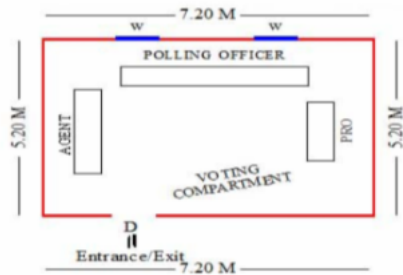

Cad View

Key MAP View

No. & Name of LAC : 57 Rangia LAC
No. of P.S. : 63