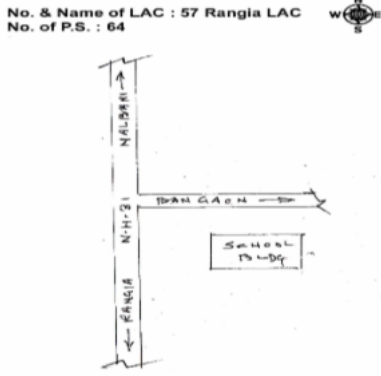

Nazri Naksha

Google Map View