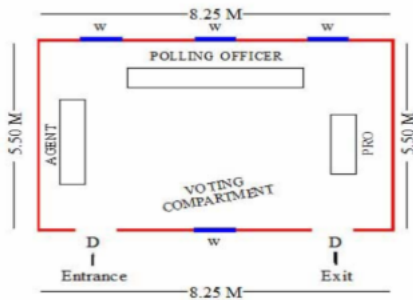

Cad View

Key MAP View

No. & Name of LAC : 57 Rangia LAC
No. of P.S. : 72