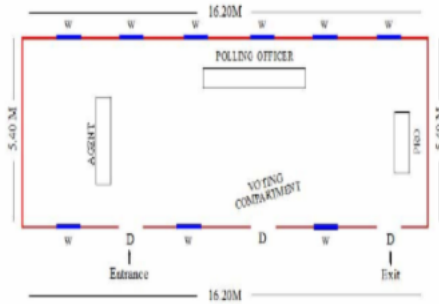

Cad View

Key MAP View

No. & Name of LAC : 57 Rangia LAC
No. of P.S. : 185