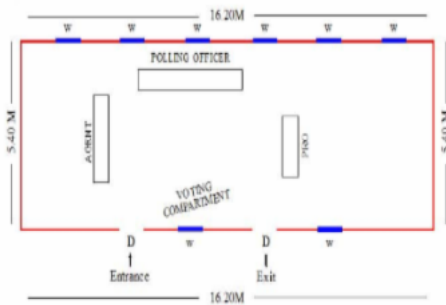

Cad View

Key MAP View

No. & Name of LAC : 57 Rangia LAC
No. of P.S. : 186

No. & Name of LAC : 57 Rangia LAC
No. of P.S. : 186

← DIPETESWARI TEMPLE ROAD →

SCHOOL
BLDG