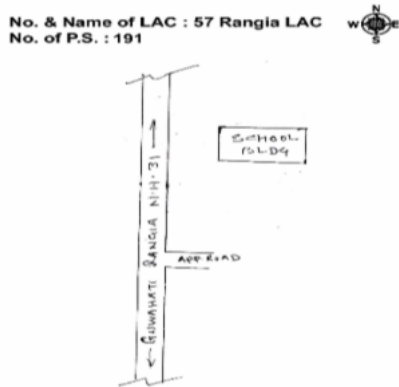

Nazri Naksha

Google Map View