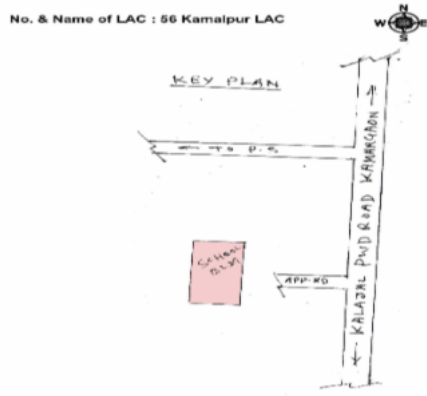

Nazri Naksha

Google Map View