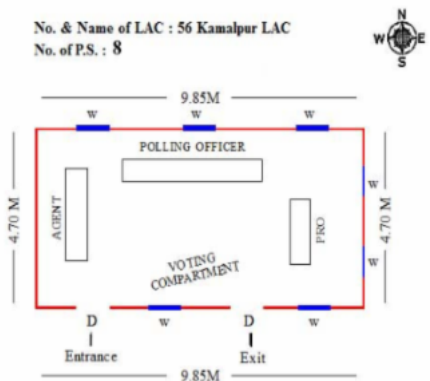

Cad View

Key MAP View

No. & Name of LAC : 56 Kamalpur LAC
No. of P.S. : 8