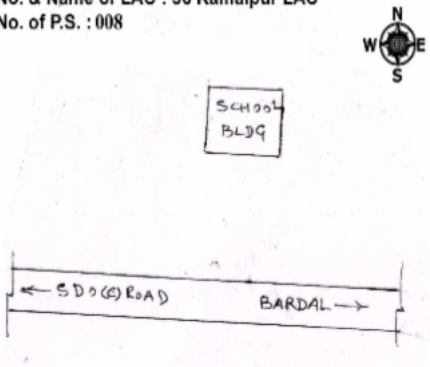

Nazri Naksha

Google Map View

No. & Name of LAC : 56 Kamalpur LAC
No. of P.S. : 008