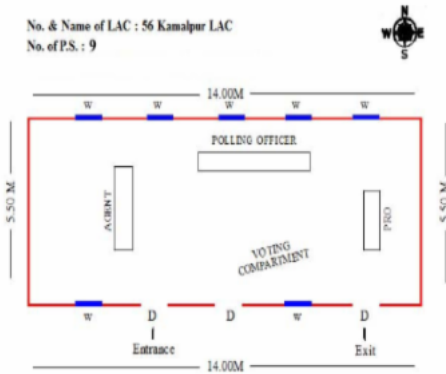

Cad View

Key MAP View

No. & Name of LAC : 56 Kamalpur LAC
No. of P.S. : 9