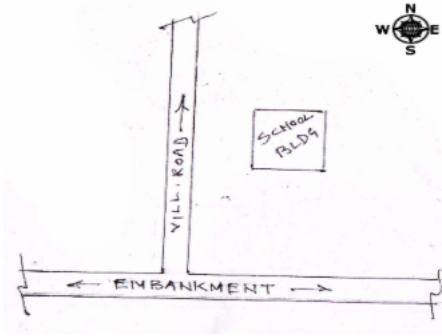

Nazri Naksha

Google Map View

No. & Name of LAC : 56 Kamalpur LAC
No. of P.S. : 009