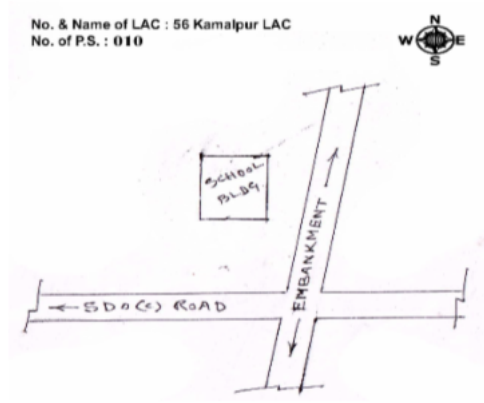

Nazri Naksha

Google Map View