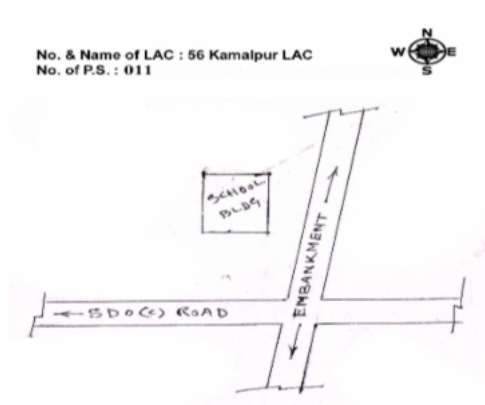

Nazri Naksha

Google Map View