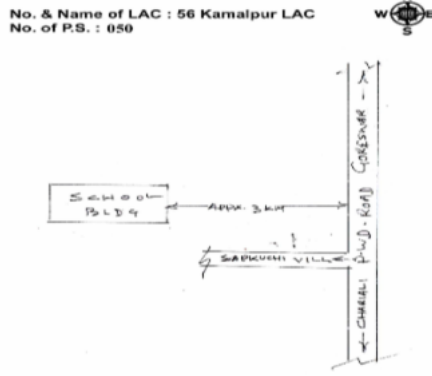

Nazri Naksha

Google Map View